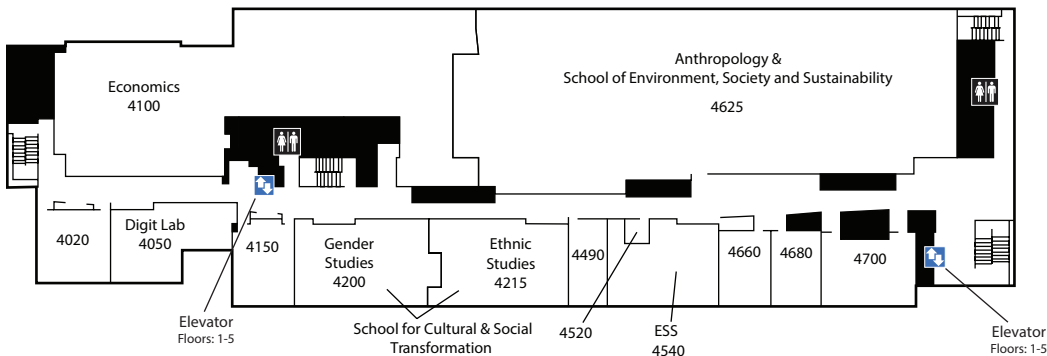

CAROLYN AND KEM GARDNER COMMONS BUILDING MAP

FIRST FLOOR

SECOND FLOOR

THIRD FLOOR

FOURTH FLOOR

FIFTH FLOOR

Fifth Floor

Classroom	5310	Classroom	5620
McCluskey Center for Violence Prevention	5400	Classroom	5680
Classroom	5490	Classroom	5750
Anthropology & ESS Labs	5525	Lab Classroom	5825
		Classroom	5890

Fourth Floor

Classroom	4020	Conference Room	4490
Digit Lab	4050	Counseling Office	4520
Economics	4100	School of Environmental & Sustainability Studies	4540
Classroom	4150	Anthropology & ESS	4625
Gender Studies	4200	Classroom	4660
Ethnic Studies	4215	Classroom	4680
		Classroom	4700

Third Floor

MPA-MPP-MIAGE	3050	Classroom	3660
Classroom	3015	Classroom	3680
The Graduate School	3105	Classroom	3700
Classroom	3153	Research Office	3646
Political Science	3345	CSBS Dean's Office	3725
Nexus Core	3380	Tanner Center for Human Rights	3735
Office of Research Admin	3485	Conference / Seminar	3825
Behavioral Health Innovation & Dissemination Center	3525		
Classroom	3640		

First Floor

Classroom	1560	Classroom	1790
Classroom	1570	CSBS Computing	1735
Classroom	1575	Classroom Lab	1825
Classroom	1760	Classroom Lab	1855
Classroom	1770	Classroom	1900
Classroom	1780	Carolyn's Kitchen Food Court	