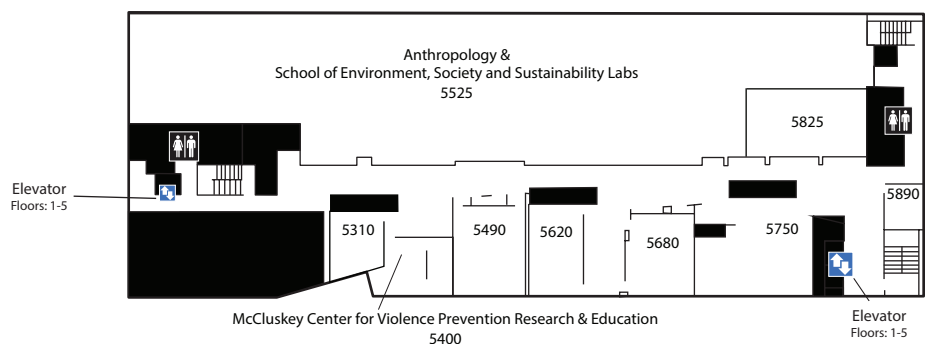

CAROLYN AND KEM GARDNER COMMONS BUILDING MAP

FIRST FLOOR

SECOND FLOOR

THIRD FLOOR

FOURTH FLOOR

FIFTH FLOOR

Fifth Floor

Classroom	5310	Classroom	5620
McCluskey Center for Violence Prevention	5400	Classroom	5680
Classroom	5490	Classroom	5750
Anthropology & ESS Labs	5525	Lab Classroom	5825
		Classroom	5890

Fourth Floor

Classroom	4020	Conference Room	4490
Digit Lab	4050	Counseling Office	4520
Economics	4100	School of Environmental & Sustainability Studies	4540
Classroom	4150	Anthropology & ESS	4625
Gender Studies	4200	Classroom	4660
Ethnic Studies	4215	Classroom	4680
		Classroom	4700

Third Floor

MPA-MPP-MIAGE	3050	Classroom	3660
Classroom	3015	Classroom	3680
The Graduate School	3105	Classroom	3700
Classroom	3153	Research Office	3646
Political Science	3345	CSBS Dean's Office	3725
Nexus Core	3380	Tanner Center for Human Rights	3735
Office of Research Admin	3485	Conference / Seminar	3825
Behavioral Health Innovation & Dissemination Center	3525		
Classroom	3640		

First Floor

Classroom	1560	Classroom	1790
Classroom	1570	CSBS Computing	1735
Classroom	1575	Classroom Lab	1825
Classroom	1760	Classroom Lab	1855
Classroom	1770	Classroom	1900
Classroom	1780	Carolyn's Kitchen Food Court	