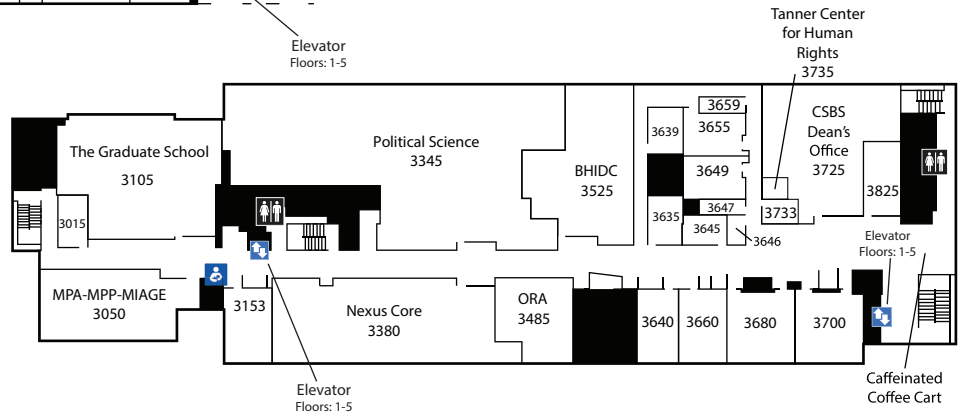

CAROLYN AND KEM GARDNER COMMONS BUILDING MAP

FIRST FLOOR

SECOND FLOOR

THIRD FLOOR

FOURTH FLOOR

FIFTH FLOOR

Fifth Floor

Classroom	5310	Classroom	5620
McCluskey Center for Violence Prevention	5400	Classroom	5680
Classroom	5490	Classroom	5750
Anthropology & ESS Labs	5525	Lab Classroom	5825
		Classroom	5890

Fourth Floor

Classroom	4020	Conference Room	4490
Digit Lab	4050	Counseling Office	4520
Economics	4100	School of Environmental & Sustainability Studies	4540
Classroom	4150	Anthropology & ESS	4625
Gender Studies	4200	Classroom	4660
Ethnic Studies	4215	Classroom	4680
		Classroom	4700

Third Floor

MPA-MPP-MIAGE	3050	Classroom	3660
Classroom	3015	Classroom	3680
The Graduate School	3105	Classroom	3700
Classroom	3153	Research Office	3646
Political Science	3345	CSBS Dean's Office	3725
Nexus Core	3380	Tanner Center for Human Rights	3735
Office of Research Admin	3485	Conference / Seminar	3825
Behavioral Health Innovation & Dissemination Center	3525		
Classroom	3640		

First Floor

Classroom	1560	Classroom	1790
Classroom	1570	CSBS Computing	1735
Classroom	1575	Classroom Lab	1825
Classroom	1760	Classroom Lab	1855
Classroom	1770	Classroom	1900
Classroom	1780	Carolyn's Kitchen Food Court	