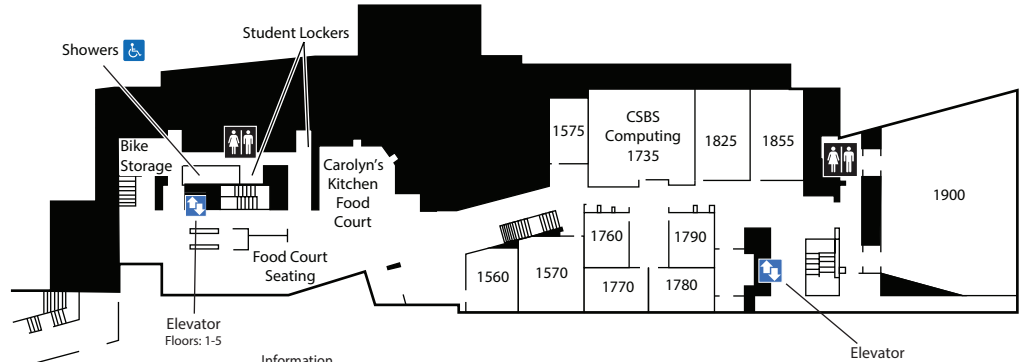

CAROLYN AND KEM GARDNER COMMONS BUILDING MAP

FIRST FLOOR

SECOND FLOOR

THIRD FLOOR

FOURTH FLOOR

FIFTH FLOOR

Fifth Floor

Classroom	5310	Classroom	5620
McCluskey Center for Violence Prevention	5400	Classroom	5680
Classroom	5490	Classroom	5750
Anthropology & ESS Labs	5525	Lab Classroom	5825
		Classroom	5890

Fourth Floor

Classroom	4020	Conference Room	4490
Digit Lab	4050	Counseling Office	4520
Economics	4100	School of Environmental & Sustainability Studies	4540
Classroom	4150	Anthropology & ESS	4625
Gender Studies	4200	Classroom	4660
Ethnic Studies	4215	Classroom	4680
		Classroom	4700

Third Floor

MPA-MPP-MIAGE	3050	Classroom	3660
Classroom	3015	Classroom	3680
The Graduate School	3105	Classroom	3700
Classroom	3153	Research Office	3646
Political Science	3345	CSBS Dean's Office	3725
Nexus Core	3380	Tanner Center for Human Rights	3735
Office of Research Admin	3485	Conference / Seminar	3825
Behavioral Health Innovation & Dissemination Center	3525		
Classroom	3640		

First Floor

Classroom	1560	Classroom	1790
Classroom	1570	CSBS Computing	1735
Classroom	1575	Classroom Lab	1825
Classroom	1760	Classroom Lab	1855
Classroom	1770	Classroom	1900
Classroom	1780	Carolyn's Kitchen Food Court	